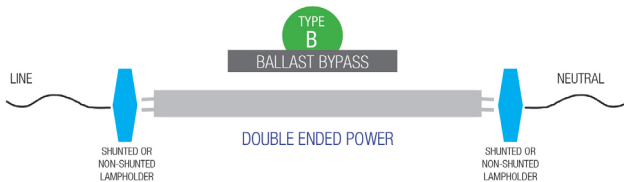

T5 RETROFITS BALLAST BYPASS - TYPE B - DOUBLE-ENDED POWER

easier to install

double ended power

- 25W models.
- Available in 4ft length.
- 3500K, 4000K & 5000K color options.
- Beautiful uniform illumination from our glass construction.
- Patented integrated electrical safety switch for the safest possible double ended install.
- Frosted lens softens the light output.