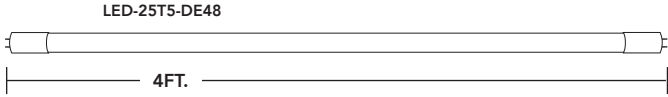

T5 RETROFITS BALLAST BYPASS - TYPE B - DOUBLE-ENDED POWER

easier to install

double ended power

- 25W models.
- Available in 4ft length.
- 3500K, 4000K & 5000K color options.
- Beautiful uniform illumination from our glass construction.
- Patented integrated electrical safety switch for the safest possible double ended install.
- Frosted lens softens the light output.

PART #	UPC	REPLACES	WATTAGE	LUMENS	CCT (K)	BASE	LENGTH
LED-25T5HO-835DE48-G3	844006023164	54W	25W	3300	3500K	G5	4 FT
LED-25T5HO-840DE48-G3	844006023171	54W	25W	3500	4000K	G5	4 FT
LED-25T5HO-850DE48-G3	844006023188	54W	25W	3500	5000K	G5	4 FT

02.13.19 Information is subject to change without notice.

T5 RETROFITS BALLAST BYPASS - TYPE B

PART NUMBER BUILDER

MFR	WATTAGE	PRODUCT	CCT	TECHNOLOGY	LENGTH (IN)	GENERATION
LED	25	T5HO		DE	48	G3

835=3500K/85CRI
 840=4000K/85CRI
 850=5000K/85CRI